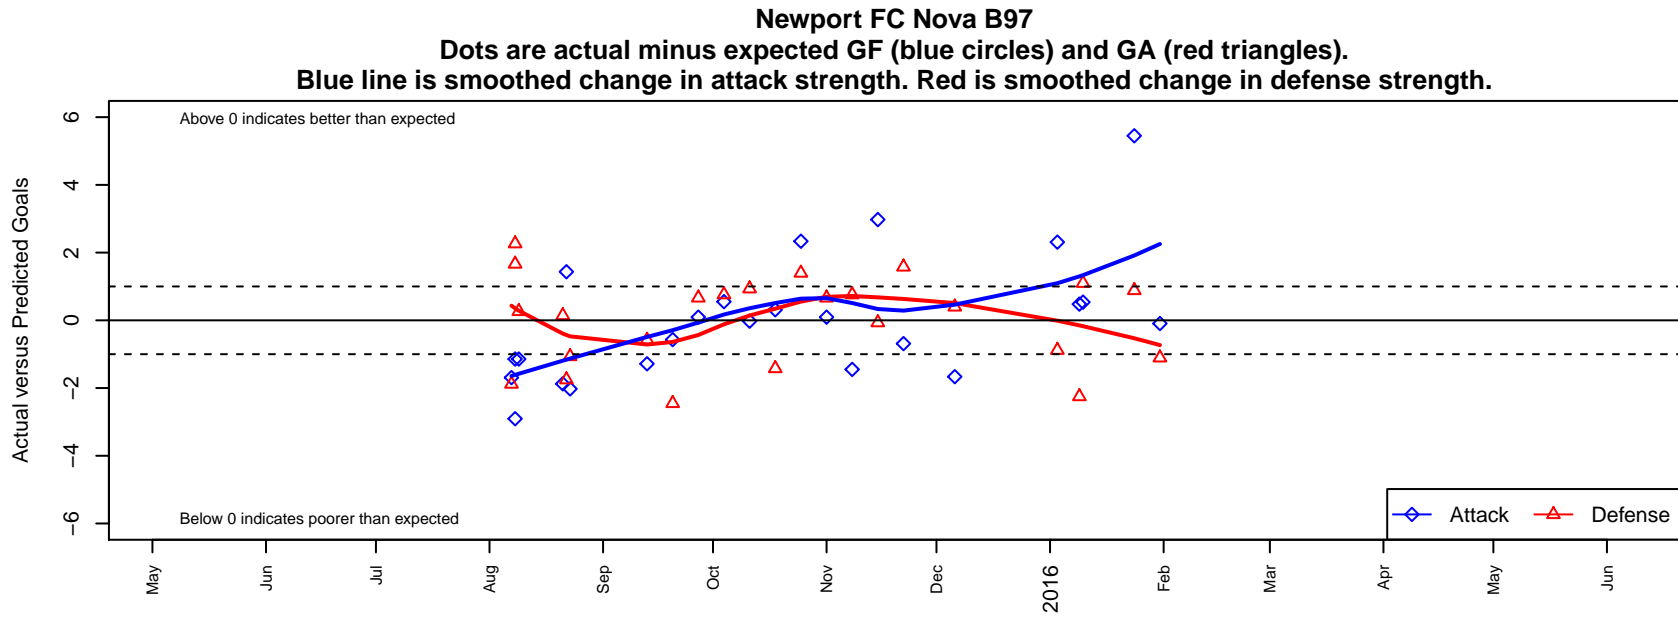

# Newport FC Nova B97

Newport Youth SC  
Bellevue, WA  
B97 total strength=1550  
attack=19.01 defense=9.5  
fall league = NPSL Div 2 U18-19

alt names used:  
Newport FC Nova 97

Venues played:  
2015 Blast Off BU18-19  
2015 Xtreme Cup BU19  
2015 NPSL Division 2 U18-19  
2015 Founders Cup B97

**attack and defense variance (black dot)  
relative to other teams  
and top 10 in region**

**attack and defense rating  
relative to others at age  
and all opponents in last 13 months**

**Performance relative to 13 month average**