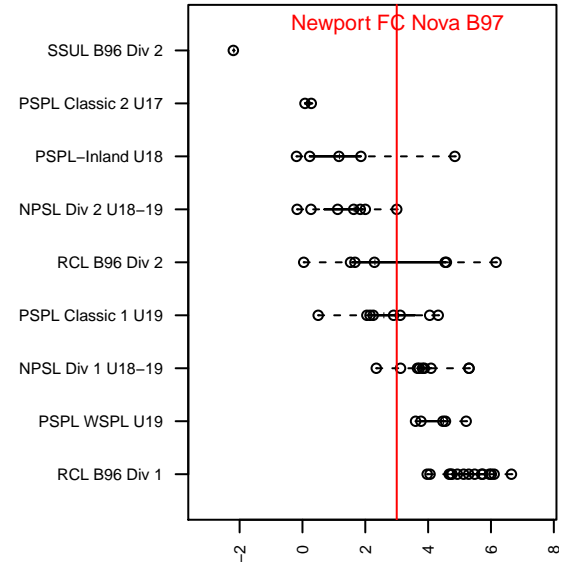

# Newport FC Nova B97

Newport Youth SC  
Bellevue, WA  
B97 total strength=1550  
attack=19.01 defense=9.5  
fall league = NPSL Div 2 U18-19

alt names used:  
Newport FC Nova 97

Venues played:  
2015 Blast Off BU18-19  
2015 Xtreme Cup BU19  
2015 NPSL Division 2 U18-19  
2015 Founders Cup B97

**attack and defense variance (black dot)  
relative to other teams  
and top 10 in region**

**attack and defense rating  
relative to others at age  
and all opponents in last 13 months**

**Performance relative to 13 month average**