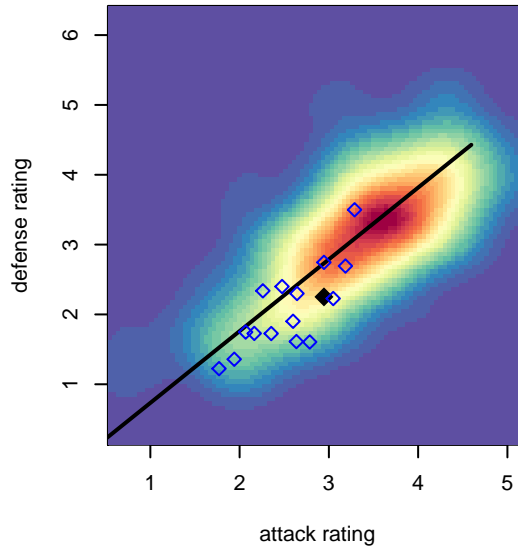

# Newport FC Nova B97

Newport Youth SC  
Bellevue, WA  
B97 total strength=1550  
attack=19.01 defense=9.5  
fall league = NPSL Div 2 U18-19

alt names used:  
Newport FC Nova 97

Venues played:  
2015 Blast Off BU18-19  
2015 Xtreme Cup BU19  
2015 NPSL Division 2 U18-19  
2015 Founders Cup B97

**attack and defense variance (black dot)  
relative to other teams  
and top 10 in region**

**attack and defense rating  
relative to others at age  
and all opponents in last 13 months**

**Performance relative to 13 month average**